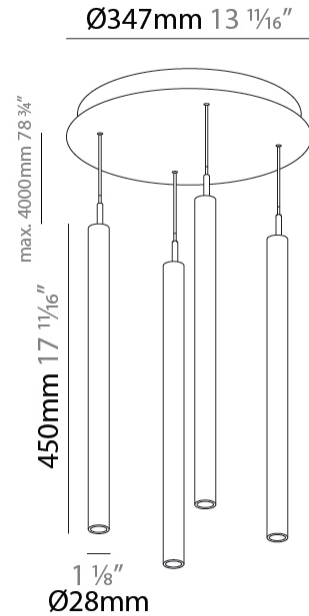

GENERAL

Series: G-Mini Round
Subseries: G-Mini Round Hangover
Brand: Prolight
Division: Architectural
Mounting Type: Suspension
Mounting Location: Ceiling
Subcategory: Spots

PHYSICAL

Shape: Cylinder
Diameter (mm): 347
Diameter (in): 13 11/16
Height (mm): 450
Height (in): 17 11/16
Light Distribution: Direct
Fixture Finish: SSR / BKV / CWI / CRY / HAB / UFT / ITA / RUA / FTG / MYG / LOD / PUS / FRO / FUP / KIA / POP / BLS / SPG / MEY / GOH / GUM / CHC / COM / ABZ / JAG / OBR / MOS / ROR
Accent Finish: NOF / COP / MIR / SSS
Fixture Material: Extruded Aluminum / Steel
Cable Details: 2,000mm/78 3/4" / 4,000mm/157 1/2" - Cable, Black, Green, Orange, Red, White

ELECTRICAL

Lamp Type: LED (Zhaga Standard)
Input Wattage (W): 26
Total Output Wattage (W): 23.7
Dimming: Tri-Mode (Non-Dimming and Phase Dimming (120Vac only) and 0-10V Dimming)
Driver Included: Yes
Driver Location: Integrated
Driver Type: Constant Current - Universal
Driver Class: Class 2
Input Voltage (V): 120 - 277

LED

Color Temperature (°K): 2700 / 3000 / 3500 / 4000
Max. Delivered Lumen (lm): 1614 / 1709 / 1804 / 1852
Nominal Lumen (lm): 1840 / 1949 / 2057 / 2112
CRI: >90 CRI
Lamp Life (hrs): 50000

OPTICAL

Beam Angle: 20 / 26 / 56

RATINGS AND CERTIFICATIONS

Certified By: Certified for North American Standards
IP rating: IP20