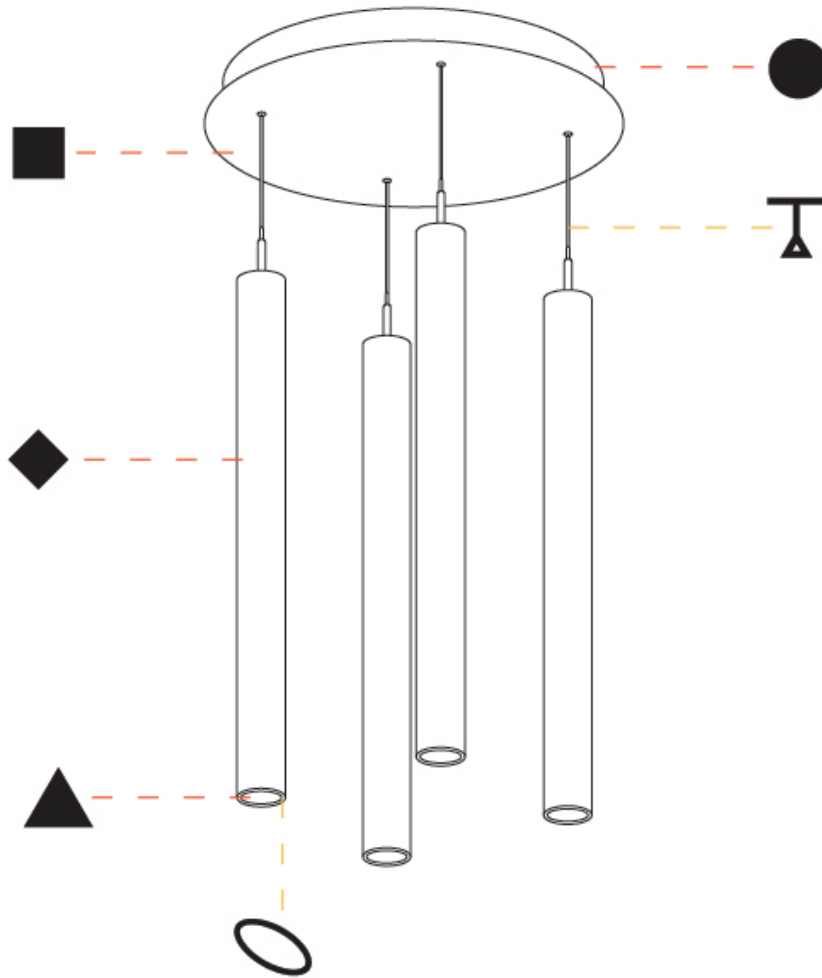

G-MINI ROUND HANGOVER SUSPENSION

A300634-

PROJECT	_____
TYPE	_____
SPECIFIER	_____
QUANTITY	_____
DATE	_____

A