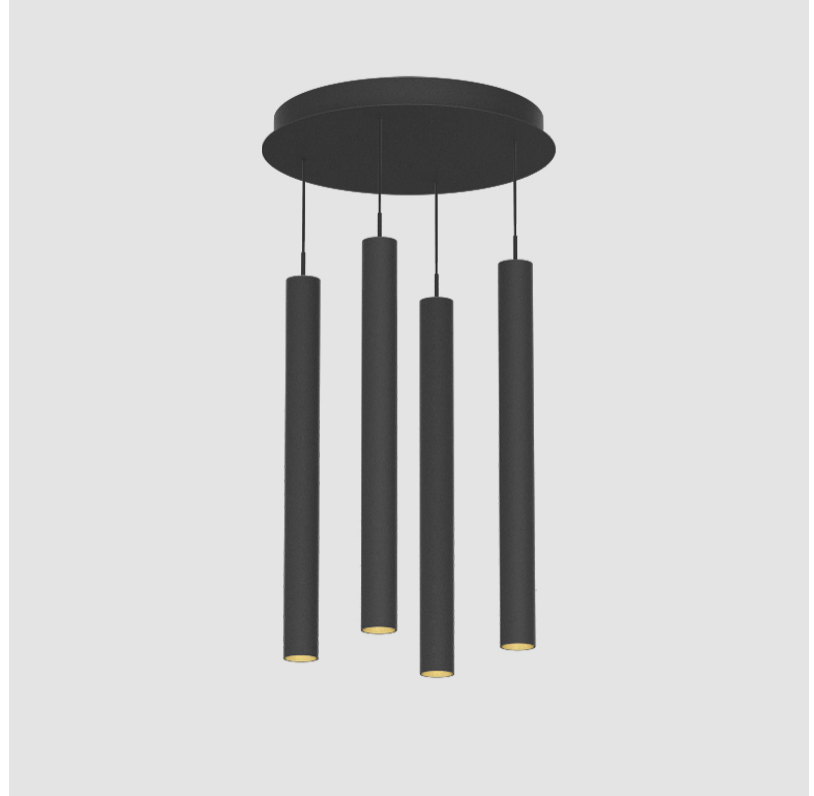

GENERAL

Series: G-Mini Round
Subseries: G-Mini Round Hangover
Brand: Prolight
Division: Architectural
Mounting Type: Suspension
Mounting Location: Ceiling
Subcategory: Spots

PHYSICAL

Shape: Cylinder
Diameter (mm): 347
Diameter (in): 13 11/16
Height (mm): 450
Height (in): 17 11/16
Light Distribution: Direct
Fixture Finish: SSR / BKV / CWI / CRY / HAB / UFT / ITA / RUA / FTG / MYG / LOD / PUS / FRO / FUP / KIA / POP / BLS / SPG / MEY / GOH / GUM / CHC / COM / ABZ / JAG / OBR / MOS / ROR
Accent Finish: NOF / COP / MIR / SSS
Fixture Material: Extruded Aluminum / Steel
Cable Details: 2,000mm/78 3/4" / 4,000mm/157 1/2" - Cable, Black, Green, Orange, Red, White

ELECTRICAL

Lamp Type: LED (Zhaga Standard)
Input Wattage (W): 39
Total Output Wattage (W): 35.4
Dimming: Non-Dimmable
Driver Included: Yes
Driver Location: Integrated
Driver Type: Constant Current - Universal
Driver Class: Class 2
Input Voltage (V): 120 - 277

LED

Color Temperature (°K): 2700 / 3000 / 3500 / 4000
Max. Delivered Lumen (lm): 2776 / 2904 / 3012 / 3080
Nominal Lumen (lm): 1840 / 1949 / 2057 / 2112
CRI: >90 CRI
Lamp Life (hrs): 50000

OPTICAL

Beam Angle: 40 / 52

RATINGS AND CERTIFICATIONS

Certified By: Certified for North American Standards
IP rating: IP20