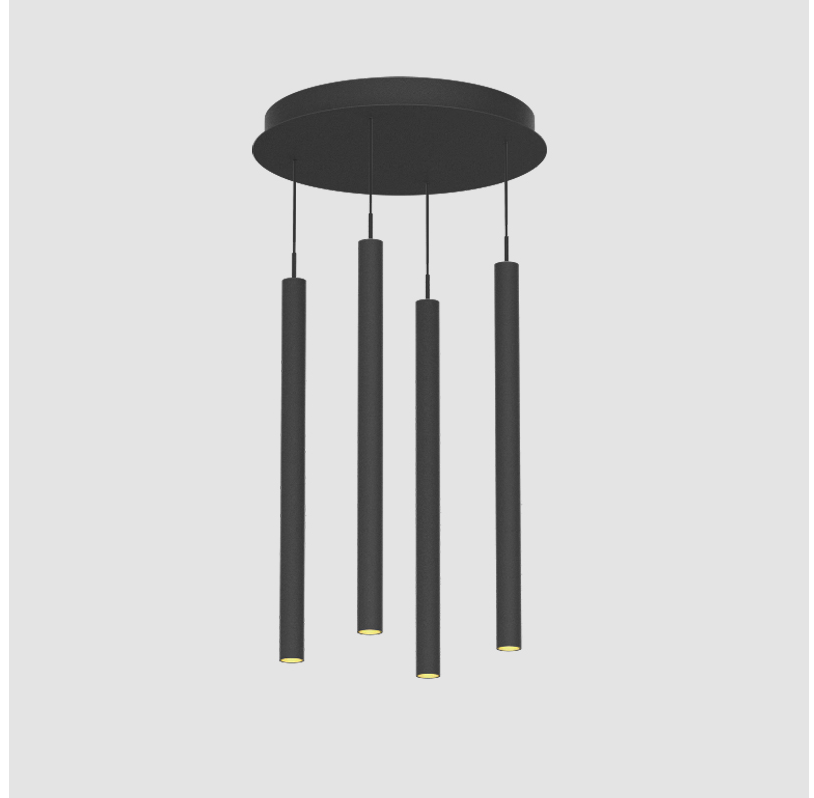

GENERAL

Series: G-Mini Round
Subseries: G-Mini Round Hangover
Brand: Prolight
Division: Architectural
Mounting Type: Suspension
Mounting Location: Ceiling
Subcategory: Spots

PHYSICAL

Shape: Cylinder
Diameter (mm): 347
Diameter (in): 13 11/16
Height (mm): 450
Height (in): 17 11/16
Light Distribution: Direct
Fixture Finish: SSR / BKV / CWI / CRY / HAB / UFT / ITA / RUA / FTG / MYG / LOD / PUS / FRO / FUP / KIA / POP / BLS / SPG / MEY / GOH / GUM / CHC / COM / ABZ / JAG / OBR / MOS / ROR
Accent Finish: NOF / COP / MIR / SSS
Fixture Material: Extruded Aluminum / Steel
Cable Details: 2,000mm/78 3/4" / 4,000mm/157 1/2" - Cable, Black, Green, Orange, Red, White

ELECTRICAL

Lamp Type: LED (Zhaga Standard)
Input Wattage (W): 26
Total Output Wattage (W): 23.7
Dimming: Tri-Mode (Non-Dimming and Phase Dimming (120Vac only) and 0-10V Dimming)
Driver Included: Yes
Driver Location: Integrated
Driver Type: Constant Current - Universal
Driver Class: Class 2
Input Voltage (V): 120 - 277

LED

Color Temperature (°K): 2700 / 3000 / 3500 / 4000
Max. Delivered Lumen (lm): 1614 / 1709 / 1804 / 1852
Nominal Lumen (lm): 1840 / 1949 / 2057 / 2112
CRI: >90 CRI
Lamp Life (hrs): 50000

OPTICAL

Beam Angle: 20 / 26 / 56

RATINGS AND CERTIFICATIONS

Certified By: Certified for North American Standards
IP rating: IP20